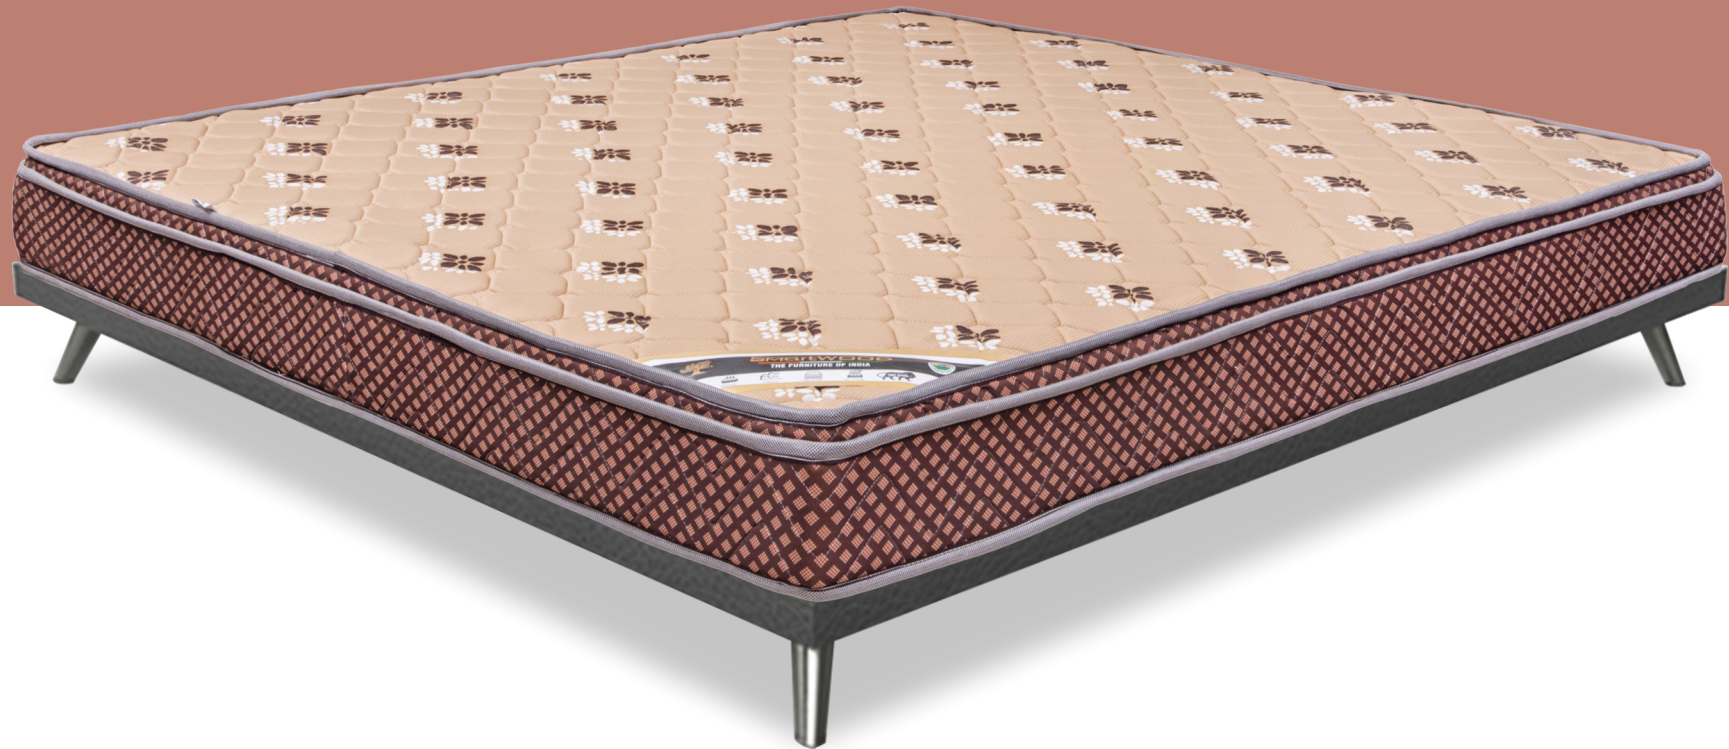

SMART ORTHO HR

THICKNESS (5" INCHES)

DETAILS	SIZE	MRP
BONDED +HR	78x72	₹ 28,992
	78x60	₹ 24,160
	72x72	₹ 26,748

SMART COSY

THICKNESS (6" INCHES)

DETAILS	SIZE	MRP
POCKETED	78x72	₹ 27,644
+SFF	78x60	₹ 23,036
+CIF	72x72	₹ 25,488

SMART BLISS

THICKNESS (6" INCHES)

DETAILS	SIZE	MRP
BONDED +SUPERSOFT +32 DMEMORY	78x72	₹ 27,407
	78x60	₹ 22,839
	72x72	₹ 25,272

SMART KOMFORT

THICKNESS (6" INCHES)

DETAILS	SIZE	MRP
BONNEL	78x72	₹ 24,069
+CIF	78x60	₹ 20,058
+PU +SFF	72x72	₹ 22,212

SMART CARE (ET)

THICKNESS (6" INCHES)

DETAILS	SIZE	MRP
BONDED WITH PU	78x72	₹ 22,639
	78x60	₹ 18,866
	72x72	₹ 20,880

SMART CARE PLUS

THICKNESS (5" INCHES)

DETAILS	SIZE	MRP
BONDED WITH PU	78x72	₹ 21,687
	78x60	₹ 18,072
	72x72	₹ 20,016

SMART DREAM

THICKNESS (5" INCHES)

DETAILS	SIZE	MRP
BONDED	78x72	₹ 15,489
	78x60	₹ 12,908
	72x72	₹ 14,292

SMART DREAM

THICKNESS (4" INCHES)

DETAILS	SIZE	MRP
BONDED	78x72	₹ 13,344
	78x60	₹ 11,120
	72x72	₹ 12,312