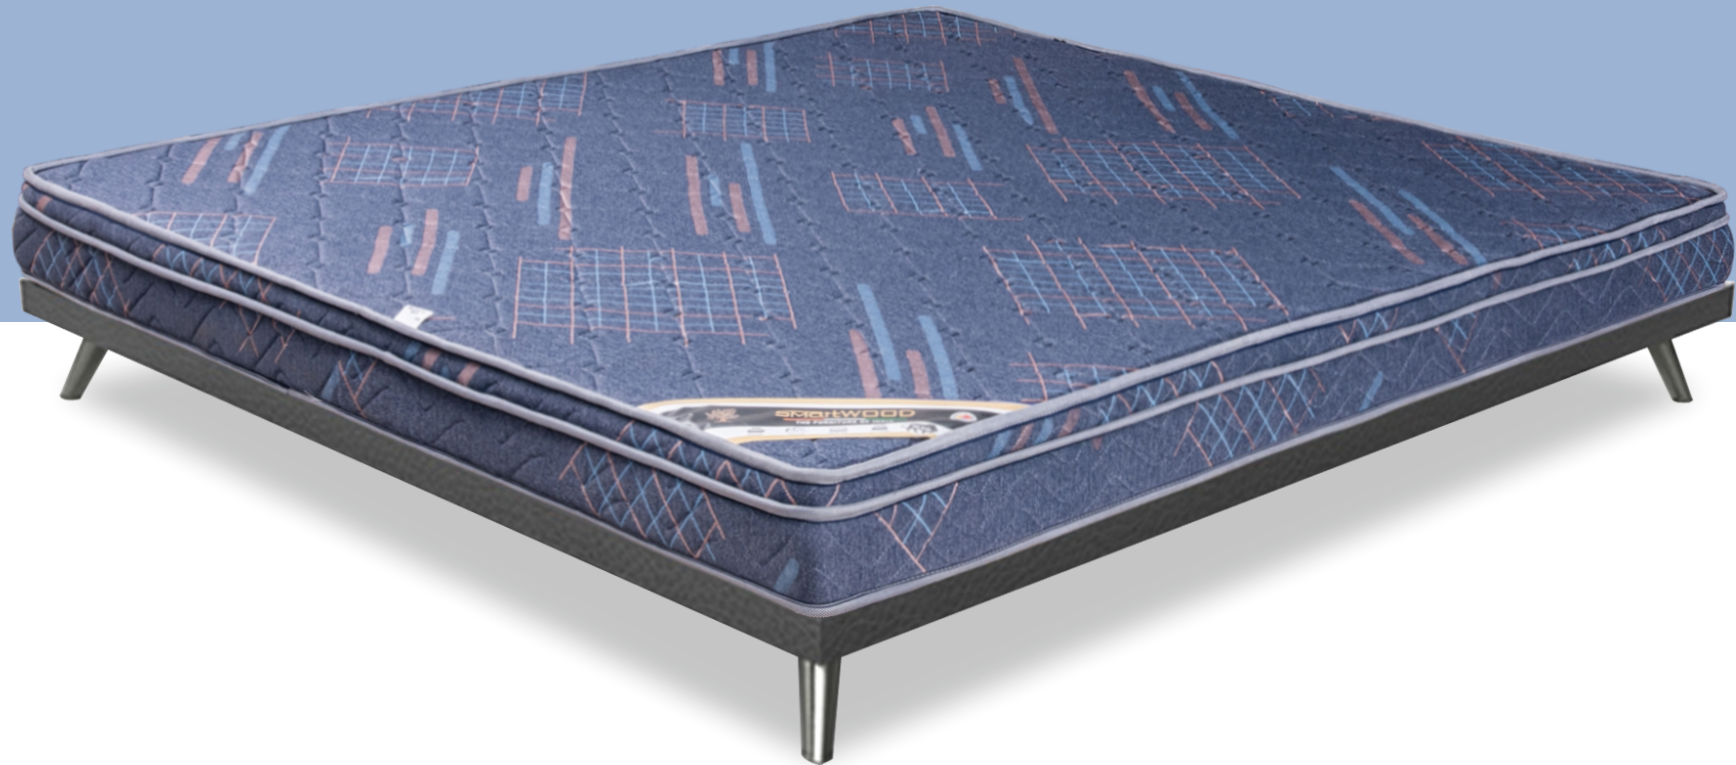

SmartWOOD

THE FURNITURE OF INDIA

MATTRESSES COLLECTION - 2024 | WWW.SMARTWOODFURNITURE.COM

SMART SUPERIOR

THICKNESS (6" INCHES)

DETAILS	SIZE	MRP
BONDED +HR +60 DMEMORY	78x72	₹ 39,864
	78x60	₹ 33,219
	72x72	₹ 36,792

SMART ORTHO HR

THICKNESS (5" INCHES)

DETAILS	SIZE	MRP
BONDED +HR	78x72	₹ 28,992
	78x60	₹ 24,160
	72x72	₹ 26,748

SMART COSY

THICKNESS (6" INCHES)

DETAILS	SIZE	MRP
POCKETED	78x72	₹ 27,644
+SFF	78x60	₹ 23,036
+CIF	72x72	₹ 25,488

SMART BLISS

THICKNESS (6" INCHES)

DETAILS	SIZE	MRP
BONDED +SUPERSOFT +32 DMEMORY	78x72	₹ 27,407
	78x60	₹ 22,839
	72x72	₹ 25,272

SMART KOMFORT

THICKNESS (6" INCHES)

DETAILS	SIZE	MRP
BONNEL	78x72	₹ 24,069
+CIF	78x60	₹ 20,058
+PU +SFF	72x72	₹ 22,212

SMART SLEEP

THICKNESS (6" INCHES)

DETAILS	SIZE	MRP
BONDED +PU +PF	78x72	₹ 17,729
	78x60	₹ 14,774
	72x72	₹ 16,380

SMART SLEEP

THICKNESS (5" INCHES)

DETAILS	SIZE	MRP
BONDED +PU +PF	78x72	₹ 14,774
	78x60	₹ 12,312
	72x72	₹ 13,620