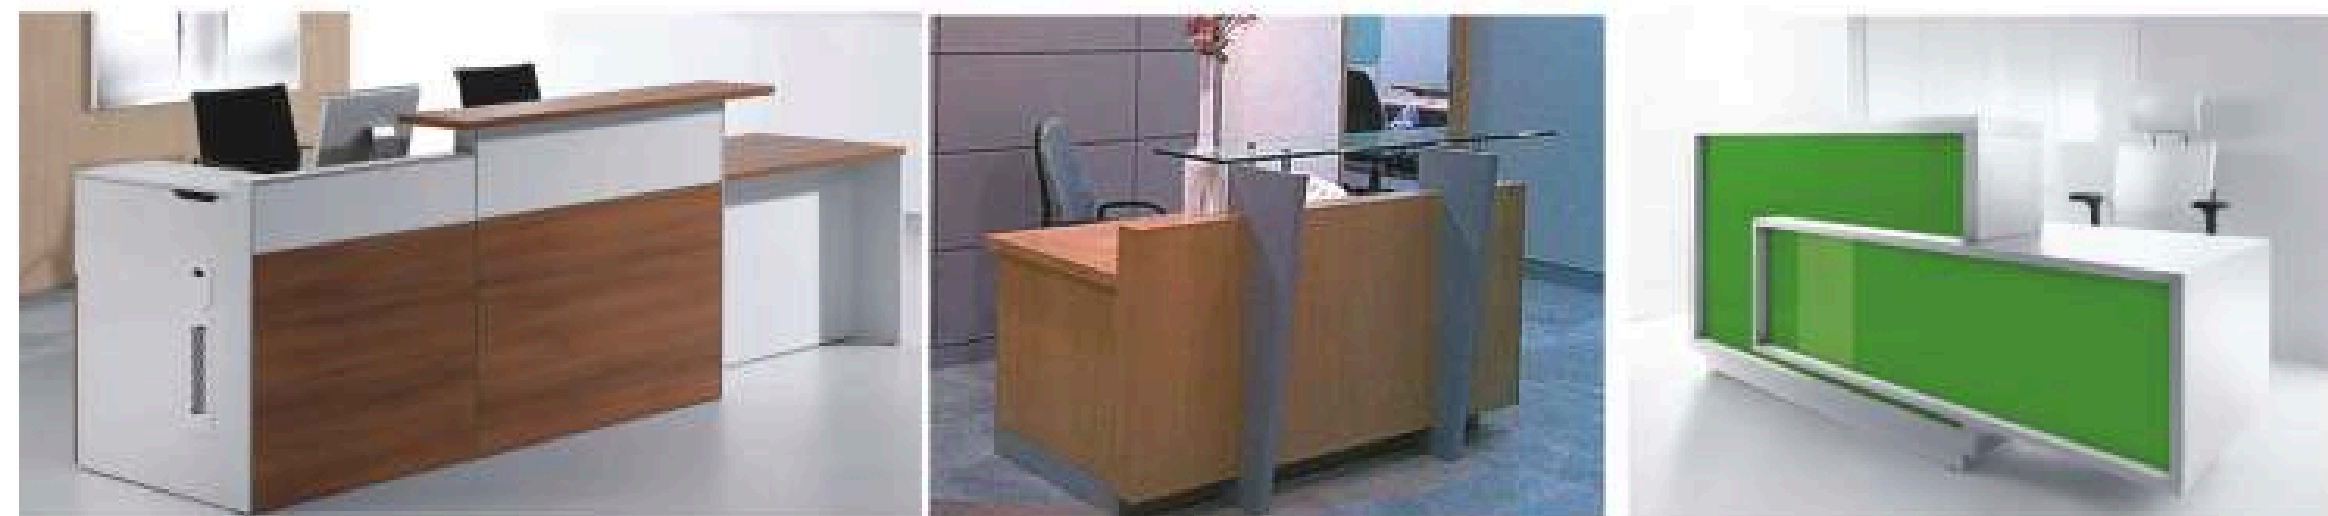

WR-602

WR-603

WR-604