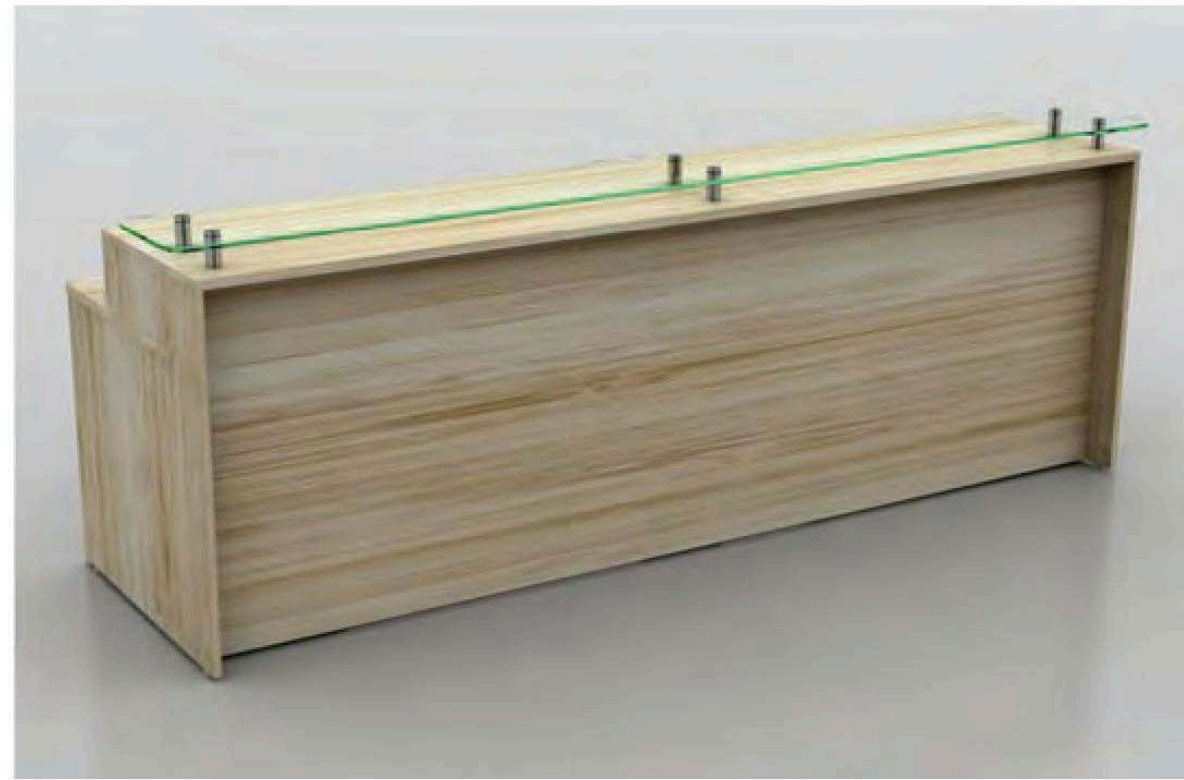

MARVEL
Size: 2100W x 800D x 900H (MM)