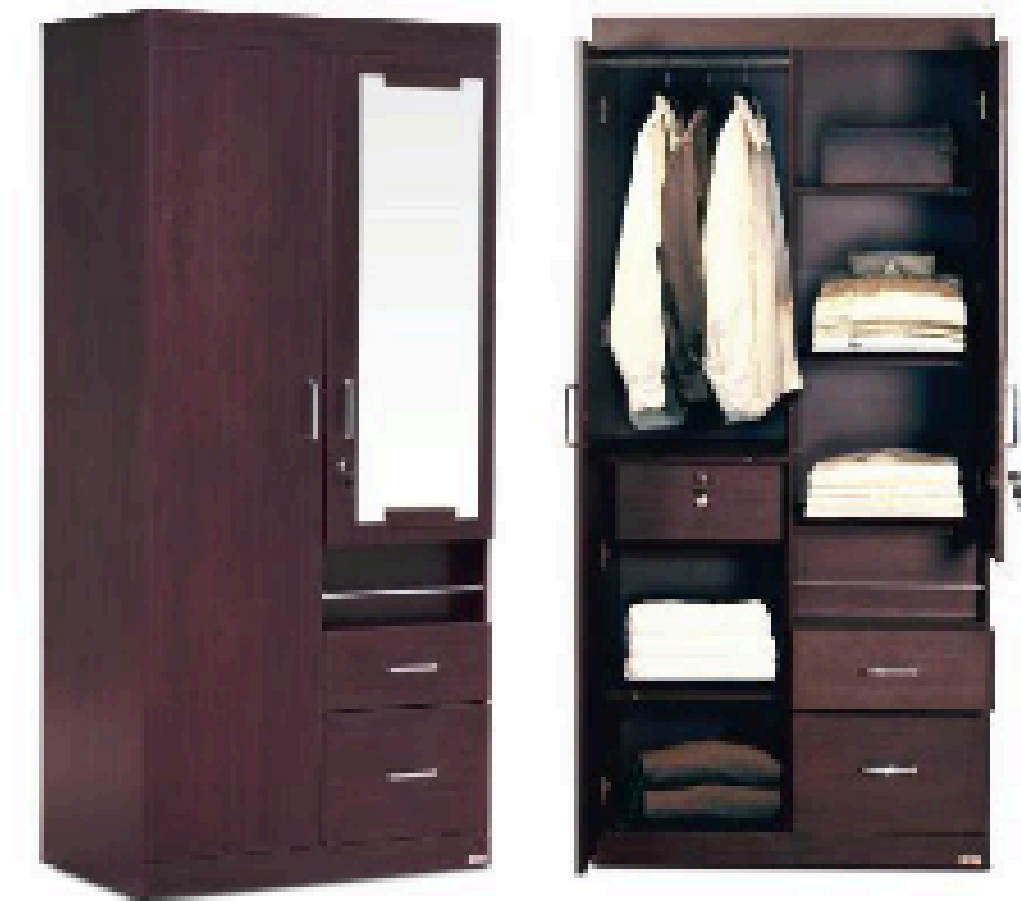

2 Door Wardrobe with mirror

PKWR 001 - 90cm (W) x 54cm (D) x 195cm (H)