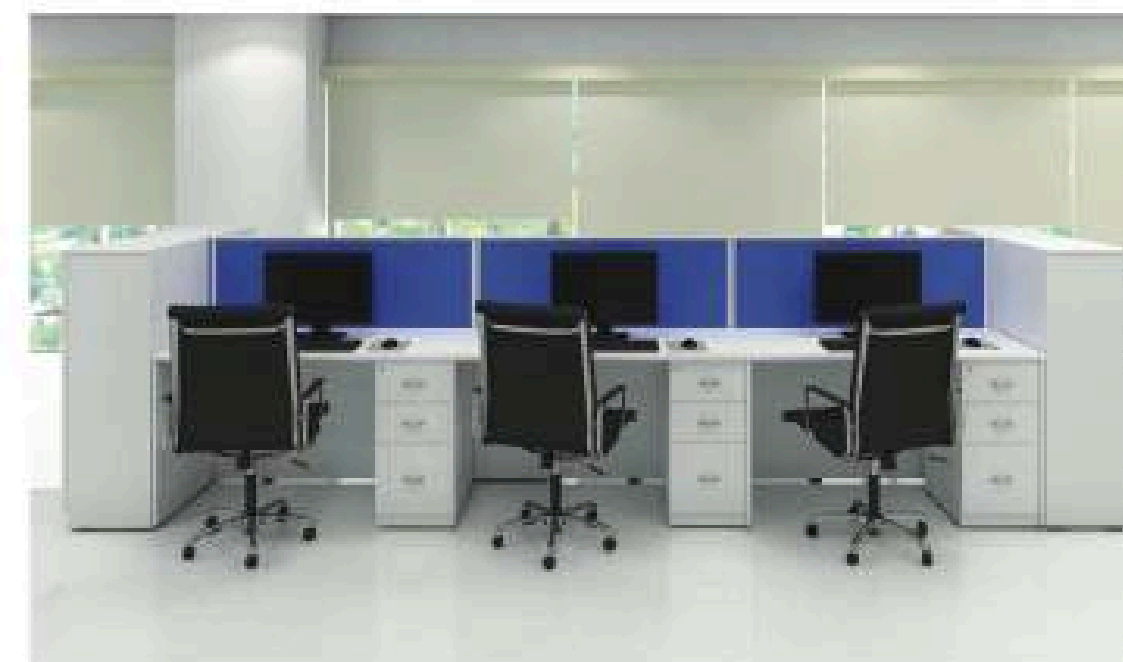

Many other sizes, configurations and finishes are available. Contact your sales representative for details.

WW-421