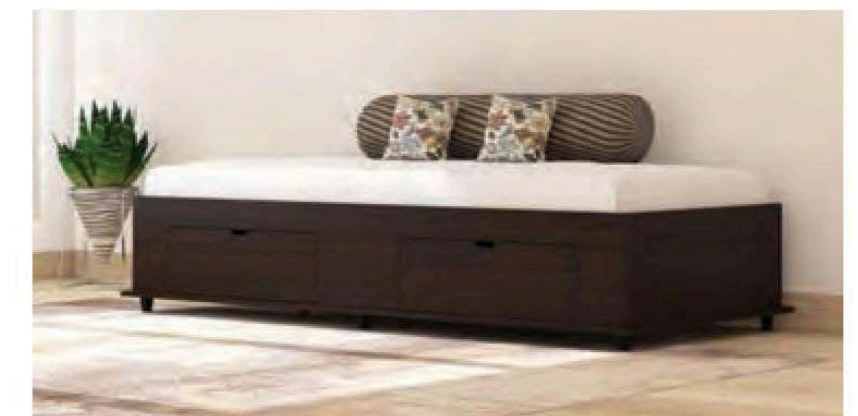

**CONCERT**

**SYMPHONY**

**BALLET**

We manufacture and deliver an extensive and creative range of Single Beds

**ELIOT**  
Size: 2050W x 1200D x 900H

**HELEN**  
Size: 2015W x 950D x 800H

**OLEG**  
Size: 2034W x 950D x 900H

**IVAN**  
Size: 2150W x 950D x 900H

**PASHA**  
Size: 2015W x 950D x 450H

**ALEX**  
Size: 2015W x 950D x 450H

**ORVILLE**  
Size: 1980W x 915D x 600H

**ADRIAN**

**MESTRO**

**MARCEL**