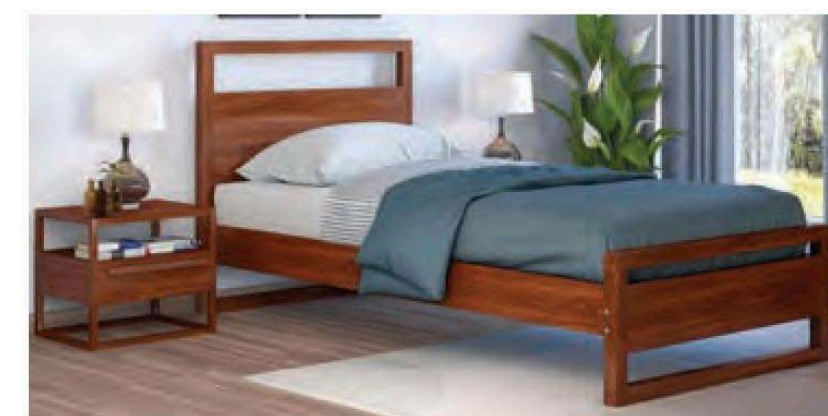

**CONCERT**

**SYMPHONY**

**BALLET**

We manufacture and deliver an extensive and creative range of Single Beds

**ELIOT**  
Size: 2050W x 1200D x 900H

**HELEN**  
Size: 2015W x 950D x 800H

**OLEG**  
Size: 2034W x 950D x 900H

**IVAN**  
Size: 2150W x 950D x 900H

**PASHA**  
Size: 2015W x 950D x 450H

**ALEX**  
Size: 2015W x 950D x 450H

**ORVILLE**  
Size: 1980W x 915D x 600H

**ADRIAN**

**MESTRO**

**MARCEL**