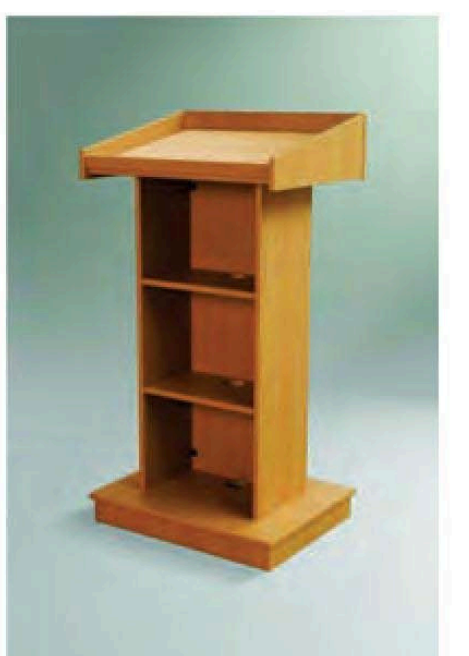

**MAXIM**  
Size: 1500W x 1500D x 1050H (MM)

**THEOS**  
Size: 1500W x 1500D x 1200H (MM)

**VINGE**  
Size: 1500W x 750D x 1050H (MM)

**ATLAS**  
Size: 1800W x 1800D x 1050H (MM)

**ECHO**  
Size: 550W x 550D x 1200H (MM)

**ULTRA**  
Size: 1800W x 900D x 1200H (MM)

**TEASER**  
Size: 1800W x 1800D x 1050H (MM)

**ALLEN**  
Size: 1200W x 600D x 1050H (MM)

**PORTAL**  
Size: 550W x 550D x 1200H (MM)

Colour Mateial & sizes can be customised as pray requirement.